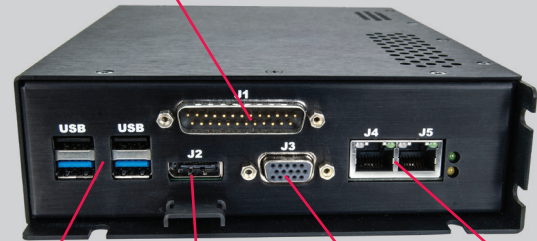

Specifications

DO-160 TESTED FAA/PMA Approved	
Dimensions	6.35" (W) x 1.95" (H) x 9.75" (D)
Weight	3 lbs, 4 oz
Power Input	28V DC @ 2 Amp Max. Cont. Steady-State
File Types	Video: MP4 Part 10/H.264 Files Audio: MP3 Pictures: JPG, PNG, BMP
Storage	2 Removable SATA: 1 TB SSD included External USB 2.0/3.0 ports: Supports USB Thumb Drives, USB Hard Drives
FMS/GPS Data Interface	ARINC 429, RS-232
Video Outputs	VGA, HDMI 1.4
USB Interface	(2) x USB 2.0 Rear Facing (2) x USB 3.0 Rear Facing
Network Connections	(2) x 10/100/1000 Mbps
Operating Temperature	-15 to +55° C
Inrush Current Measurement	20.0 Amps Peak 2.0 Amps @ 50µS 1.0 Amps Steady State @ 350µS
Audio Output	Stereo Line Level Output

Power

RESET

Dual SSD Drive bays
(one SSD drive included for customer content, one reserved for DRM compliant subscription service)

Moving Map Input and 28V DC Power

4 USB Ports

HDMI Output

VGA Output

Ethernet Connections