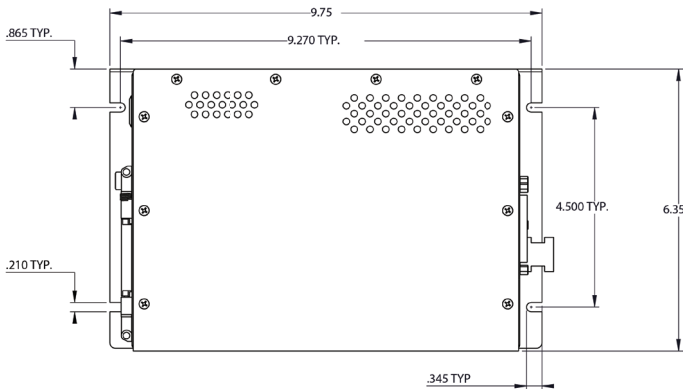

Specifications

DO-160 TESTED FAA/PMA Approved	
Dimensions	6.35" (W) x 1.95" (H) x 9.75" (D)
Weight	3 lbs, 4 oz
Power Input	28V DC @ 2 Amp Max. Cont. Steady-State
File Types	Video: MP4 Part 10/H.264 Files Audio: MP3 Pictures: JPG, PNG, BMP
Storage	2 Removable SATA: 1 TB SSD included External USB 2.0/3.0 ports: Supports USB Thumb Drives, USB Hard Drives
FMS/GPS Data Interface	ARINC 429, RS-232
Video Outputs	VGA, HDMI 1.4
USB Interface	(2) x USB 2.0 Rear Facing (2) x USB 3.0 Rear Facing
Network Connections	(2) x 10/100/1000 Mbps
Operating Temperature	-15 to +55° C
Inrush Current Measurement	20.0 Amps Peak 2.0 Amps @ 50µS 1.0 Amps Steady State @ 350µS
Audio Output	Stereo Line Level Output

Power

RESET

Dual SSD Drive bays
(one SSD drive included for customer content, one reserved for DRM compliant subscription service)

Moving Map Input and 28V DC Power

4 USB Ports

HDMI Output

VGA Output

Ethernet Connections