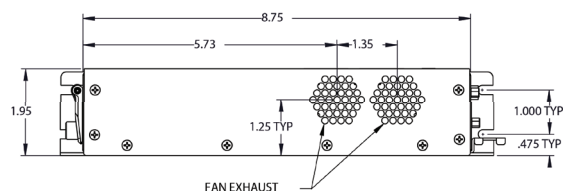

Specifications

DO-160 TESTED FAA/PMA Approved	
Dimensions	6.35" (W) x 1.95" (H) x 9.75" (D)
Weight	3 lbs, 4 oz
Power Input	28V DC @ 2 Amp Max. Cont. Steady-State
File Types	Video: MP4 Part 10/H.264 Files Audio: MP3 Pictures: JPG, PNG, BMP
Storage	2 Removable SATA: 1 TB SSD included External USB 2.0/3.0 ports: Supports USB Thumb Drives, USB Hard Drives
FMS/GPS Data Interface	ARINC 429, RS-232
Video Outputs	VGA, HDMI 1.4
USB Interface	(2) x USB 2.0 Rear Facing (2) x USB 3.0 Rear Facing
Network Connections	(2) x 10/100/1000 Mbps
Operating Temperature	-15 to +55° C
Inrush Current Measurement	20.0 Amps Peak 2.0 Amps @ 50µS 1.0 Amps Steady State @ 350µS
Audio Output	Stereo Line Level Output

Power

RESET

Dual SSD Drive bays
(one SSD drive included for customer content, one reserved for DRM compliant subscription service)

Moving Map Input and 28V DC Power

4 USB Ports

HDMI Output

VGA Output

Ethernet Connections